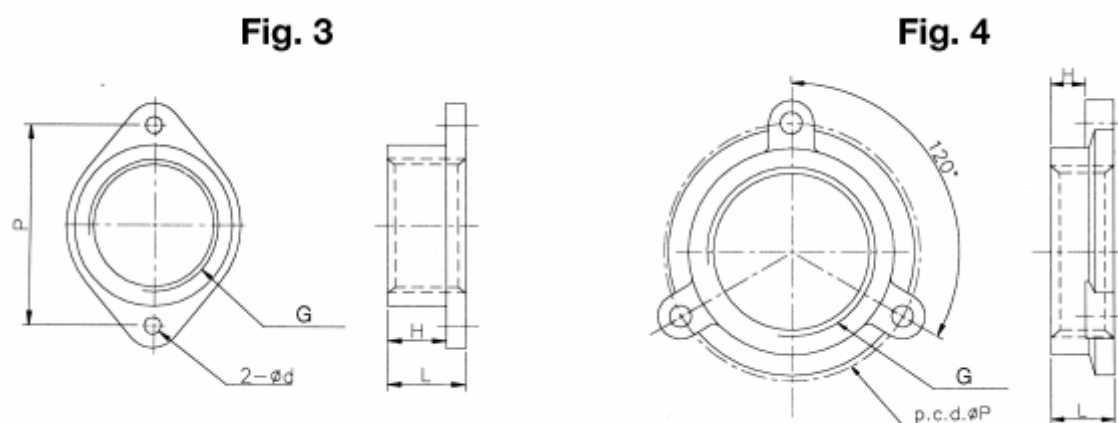

Article number: 27590229212

Description: Threaded inlet/outlet 2-T12 1 1/4"
KB-2..

Measures

d	= 6
FIG	= 3
G (Thread)	= 1 1/4"
H	= 22
L	= 29
Model	= KB-2..., KB-23...
P	= 64